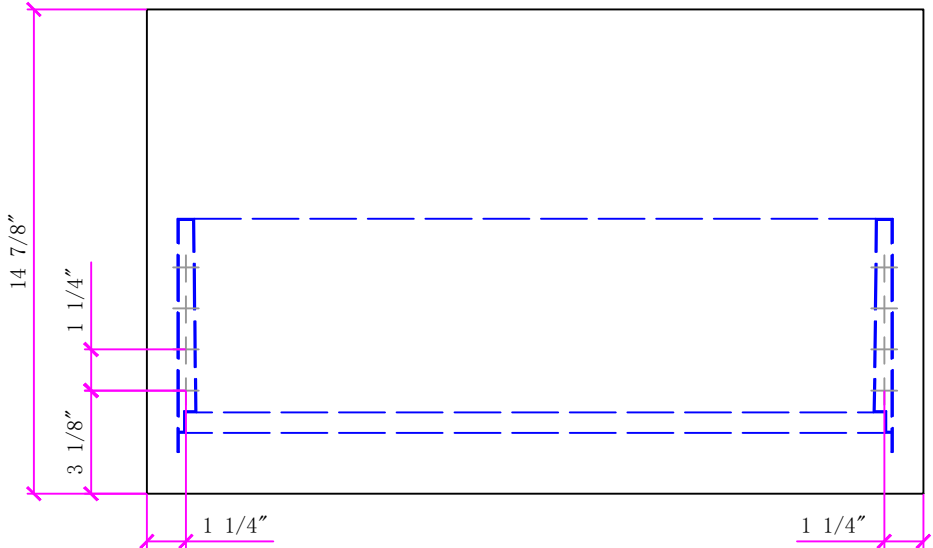

Customer: EC

Product:

Series	Content	Revisio	Date	Reason

. Drawer front to the Metal Drawer connection

Customer: EC

Product:

Series	Content	Revisio	Date	Reason

# VHDSB

. Drawer front to the Metal Drawer connection