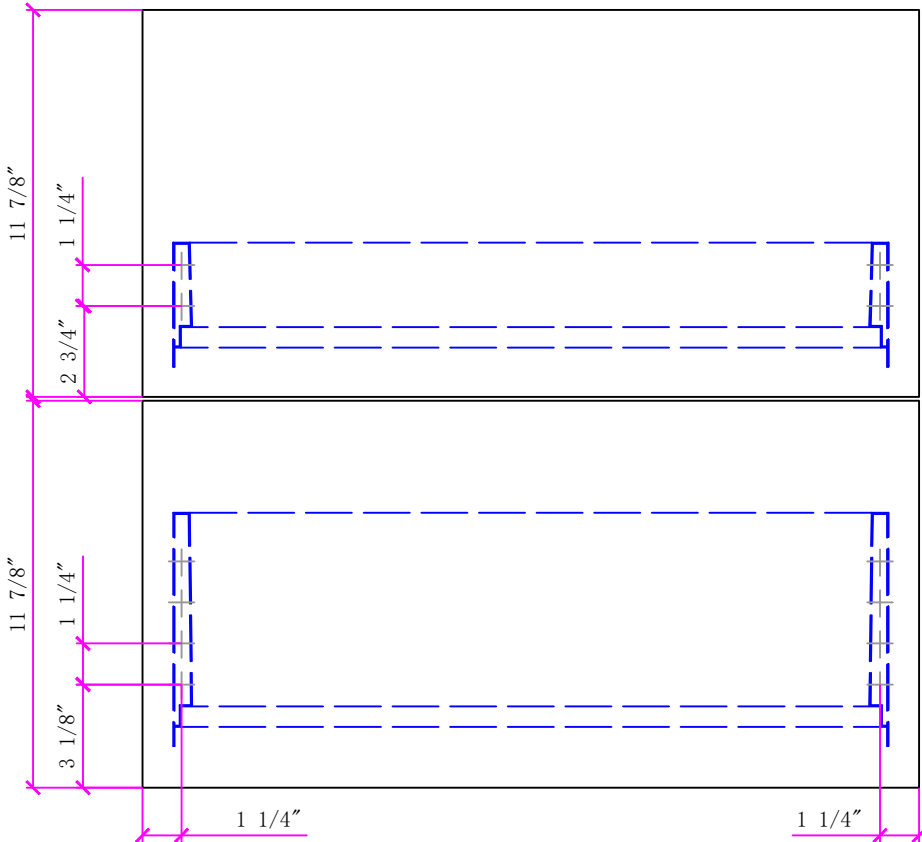

Customer: EC

Product:

Series	Content	Revisio	Date	Reason

. Drawer front to the Metal Drawer connection

Customer: EC

Product:

Series	Content	Revisio	Date	Reason

# VHDSB

. Drawer front to the Metal Drawer connection